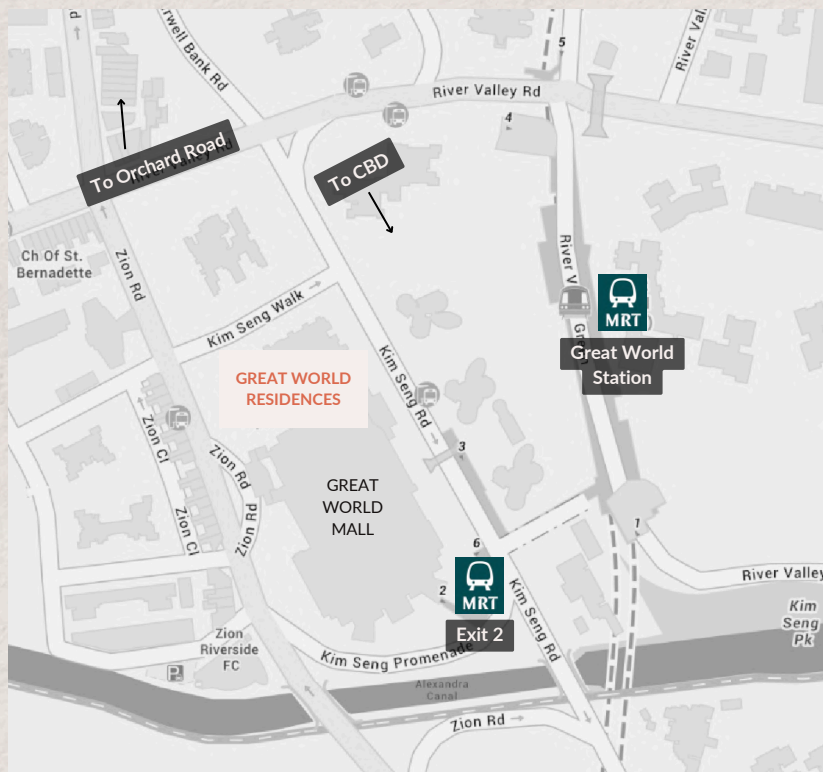

## LOCATION

Centrally located in the prime River Valley precinct next to Great World Mall, Great World Residences offers easy access to a myriad of shopping, dining, and entertainment options, business hubs, embassies and hip lifestyle enclaves such as Robertson Quay, Clarke Quay and Tiong Bahru.

Destination (By Car)	Time	Distance
Orchard Road	6 mins	2.1km
Central Business District	7 mins	3.4km
Sentosa	15 mins	7.7km
Changi Airport	22 mins	21.7km

Destination (By MRT)	Time	Stops
Orchard	2 mins	1
Maxwell	4 mins	3
Shenton Way	5 mins	4

Nearest MRT Station	Time
Great World (Exit 2)	3 mins